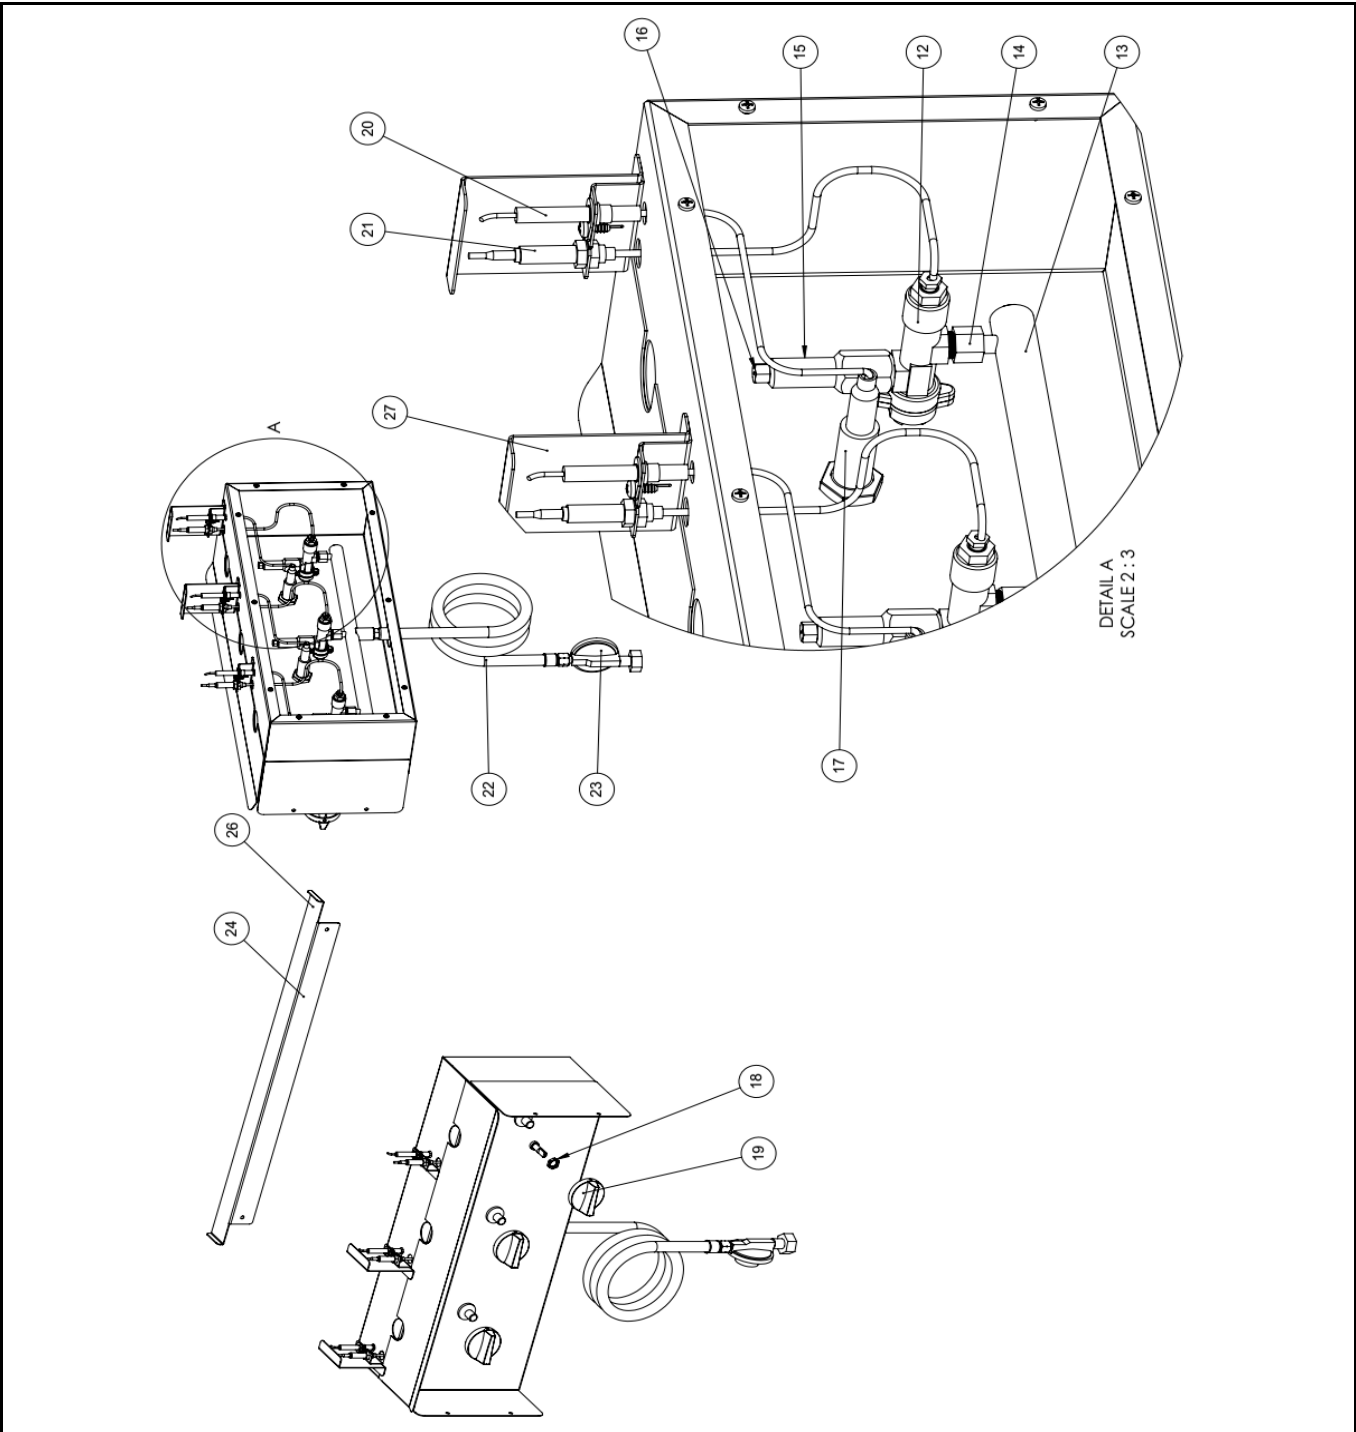

Item	Description	Part#	Quantity	Remark	Picture
1	Frame	n/a	1		
2	Drip tray incl bracket	937570	1		
3	Heat shield	937747	1		
4	Inner frame	937075	1		
5	Grid	937020	3		
6	Flame diffuser	937037	1		
7	Burner	153345	3		
8	Fixed wheel Ø125	937587	2		
9	Swivel wheel Ø125	937594	1		
10	Swivel wheel with brake Ø125	937600	1		
11	Control panel	n/a	1		

### Bill of materials (BOM)

 <div style="display: inline-block; vertical-align: middle;"> <h1 style="margin: 0;">GRAFEN</h1> <p style="margin: 0; font-weight: normal;">FUTURE EQUIPMENT</p> </div>	<b>Batch #</b>	<b>Appliance part#</b>
	160000 and up	700051
	<b>Description</b>	
Europa 3		

<b>Date</b>	20-06-2017	<b>Revision #</b>	Revision version
<b>Revision</b>	First bill of materials (BOM)		

Item	Description	Part#	Quantity	Remark	Picture
12	Gas valve	935293	3	Incl item 18	
13	Inlet pipe	937532	1		
14	Packing nut M12x1	937495	3		
15	Nozzle holder	937099	3		
16	Injector (1.25mm)	937471	3		
17	Piezo igniter incl nut	153178	3		
18	Nut M12x1	nss	3	Available as 935293	
19	Knob	145692	3		
20	Electrode with wiring 310mm	145654	3		
21	Thermocouple 220mm	152195	3		
22	Gas hose assembly	147139	1		
23	Regulator 50mBar	152157	1		
24	Bracket	n/a	1		
26	Bracket	n/a	1		
27	Heat shield	n/a	3		